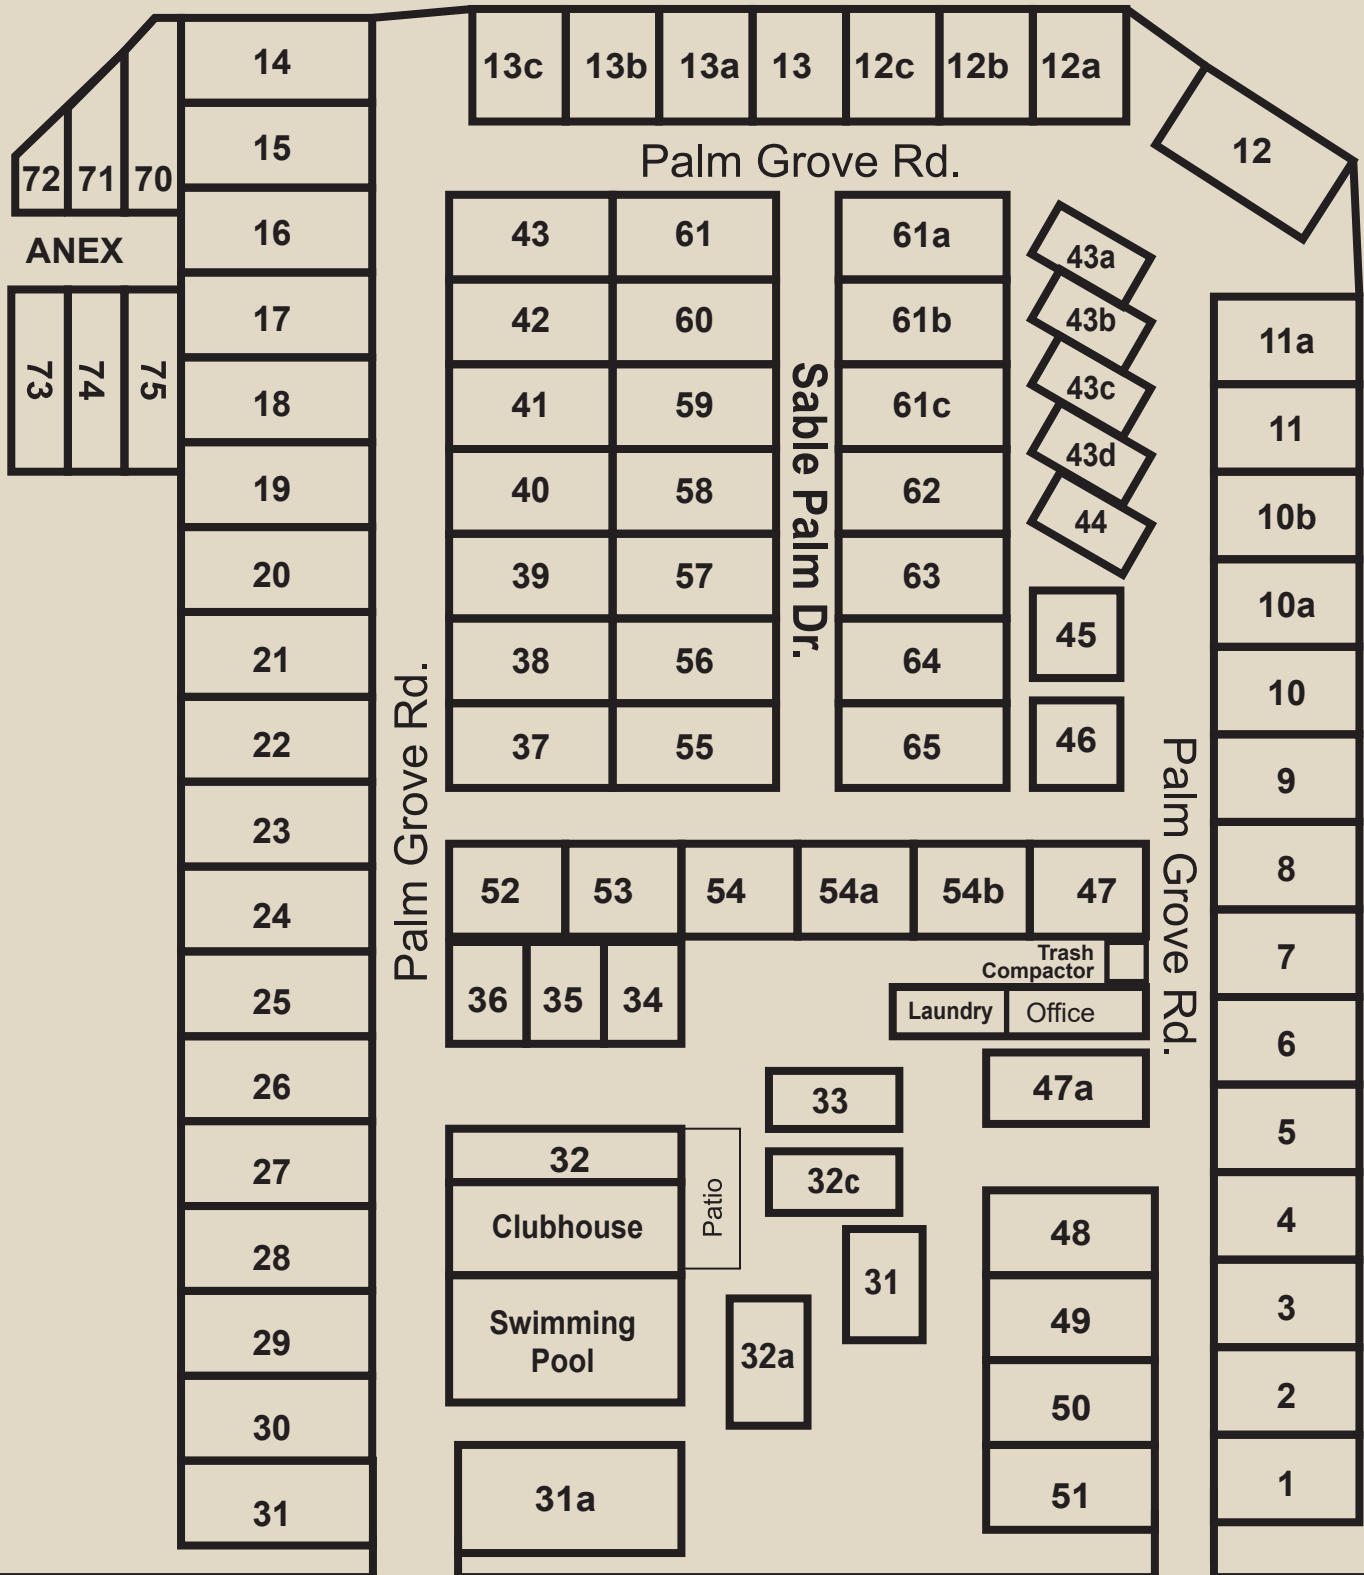

**Palm Grove**

# Palm Grove Village

9204 66th St N, Pinellas Park, FL 33782

(727) 544-1043

66th Street North